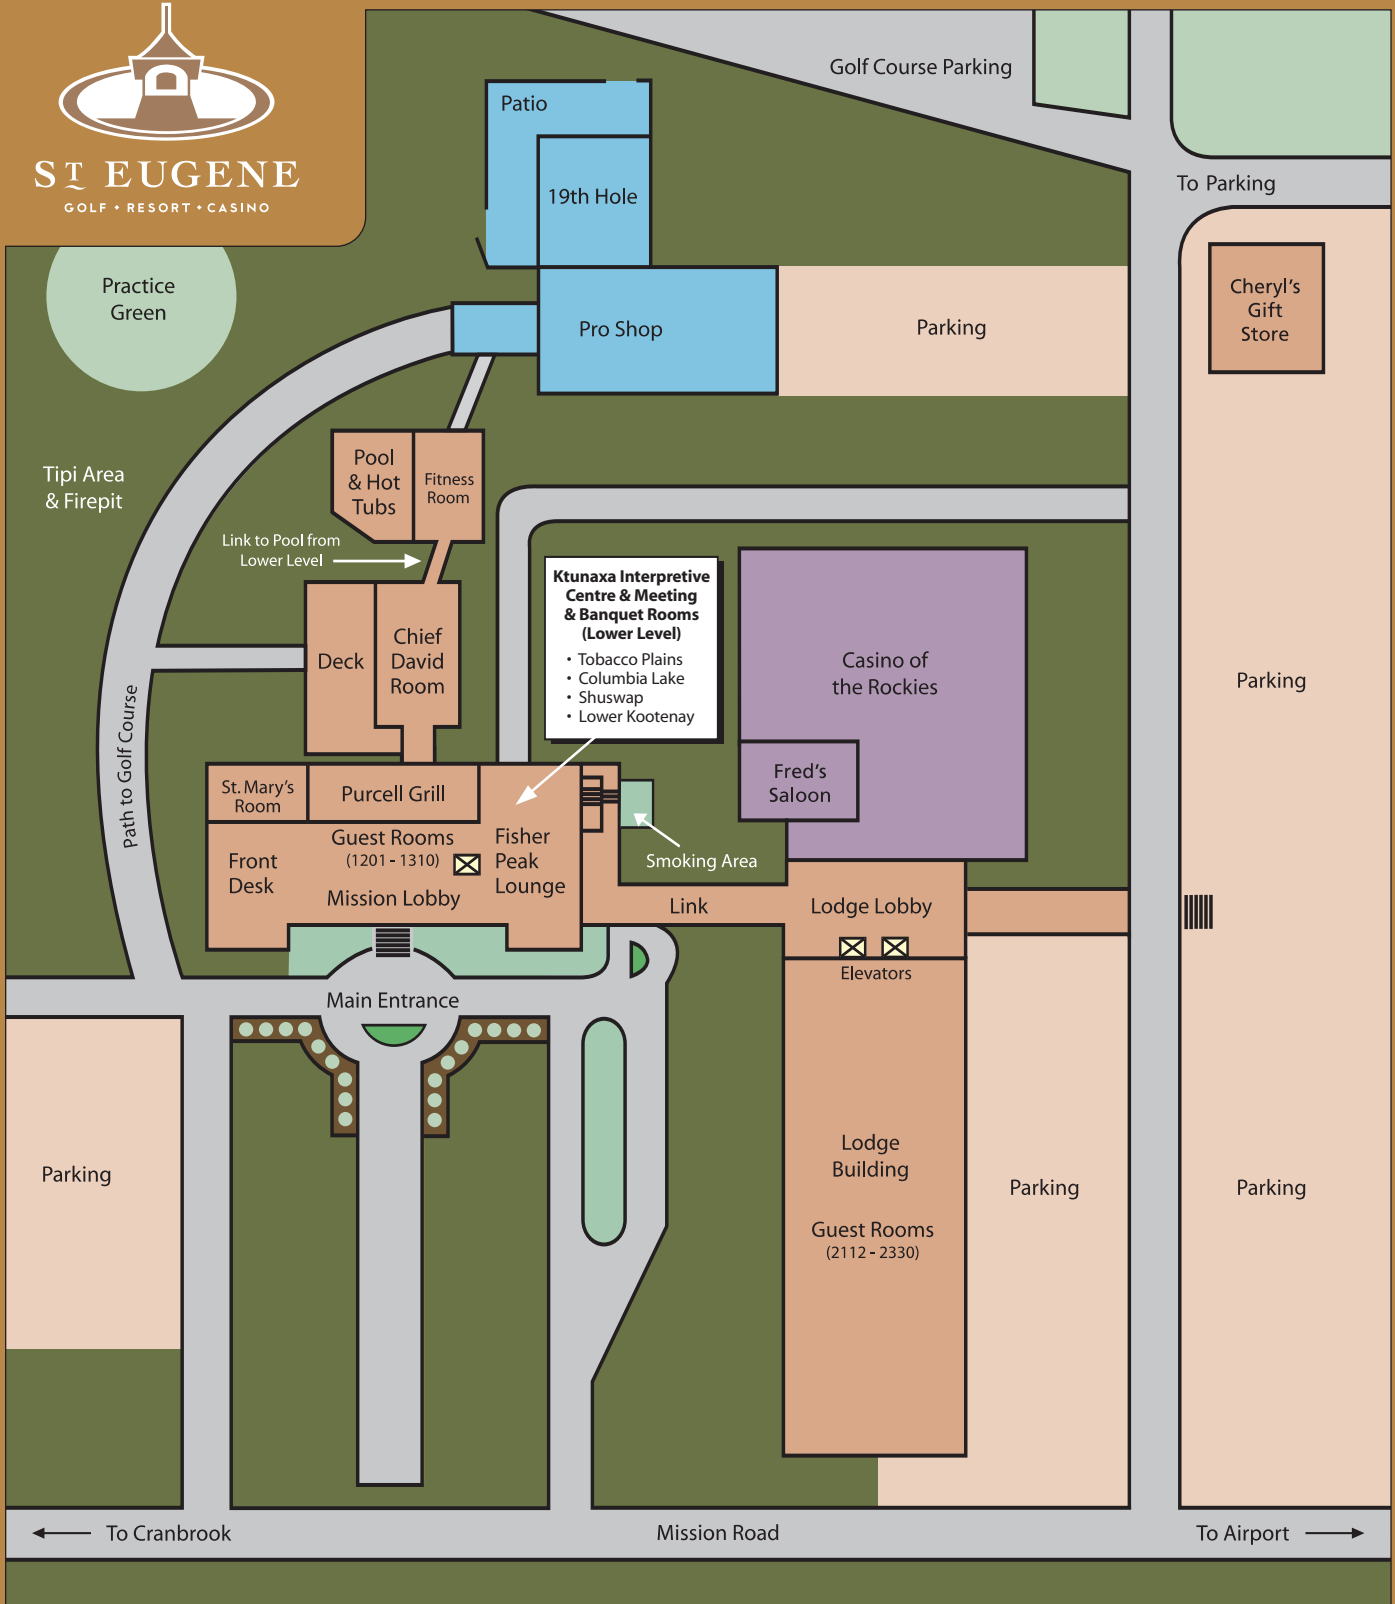

**ST EUGENE**  
GOLF • RESORT • CASINO

**Ktunaxa Interpretive Centre & Meeting & Banquet Rooms (Lower Level)**

- Tobacco Plains
- Columbia Lake
- Shuswap
- Lower Kootenay

Link

Lodge Lobby

Elevators

Lodge Building

Guest Rooms (2112 - 2330)

Main Entrance

Guest Rooms (1201 - 1310)

Mission Lobby

St. Mary's Room

Deck

Chief David Room

Pool & Hot Tubs

Fitness Room

Link to Pool from Lower Level

Patio

19th Hole

Pro Shop

Golf Course Parking

Parking

To Parking

Cheryl's Gift Store

Parking

Parking

Parking

Parking

path to Golf Course

To Cranbrook

Mission Road